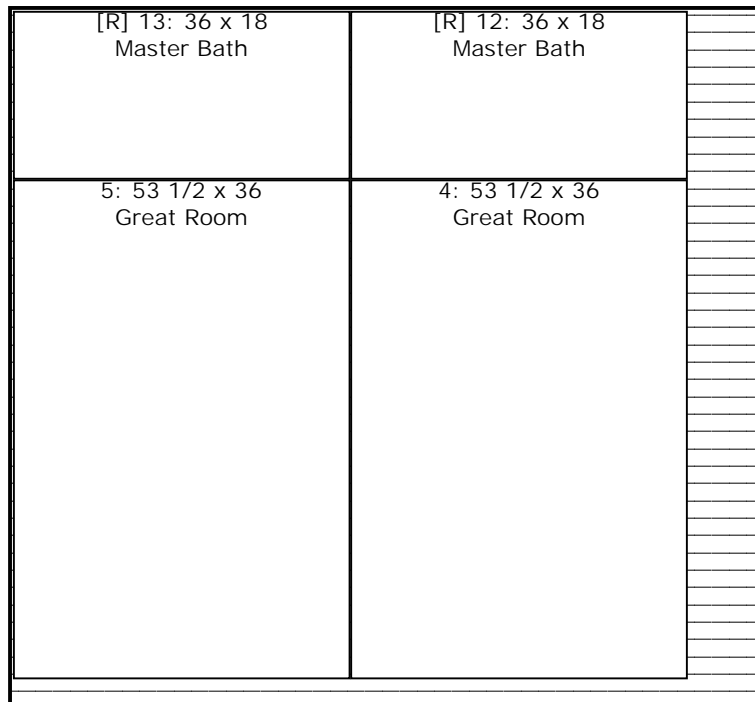

Original 3/8" Translucent Storm Stoppers: 3/8 x 74 x 80			Vendor:	Bin:
4 of 5 this size		Grain: Horizontal	Stock Trim: 0::0	Prefer Rip-Cuts
Kerf: 1/8	Part Padding: 0	Waste: 13.0%	Final Cut Dimensions