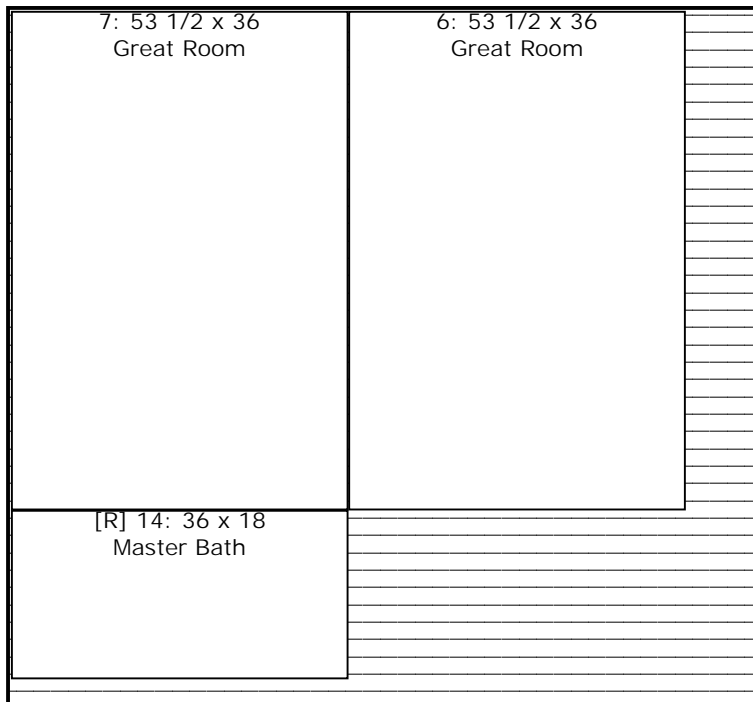

Original 3/8" Translucent Storm Stoppers: 3/8 x 74 x 80				Vendor:	Bin:
2 of 5 this size		Grain: Horizontal	Stock Trim: 0::0	Prefer Rip-Cuts	
Kerf: 1/8	Part Padding: 0	Waste: 24.0%		Final Cut Dimensions