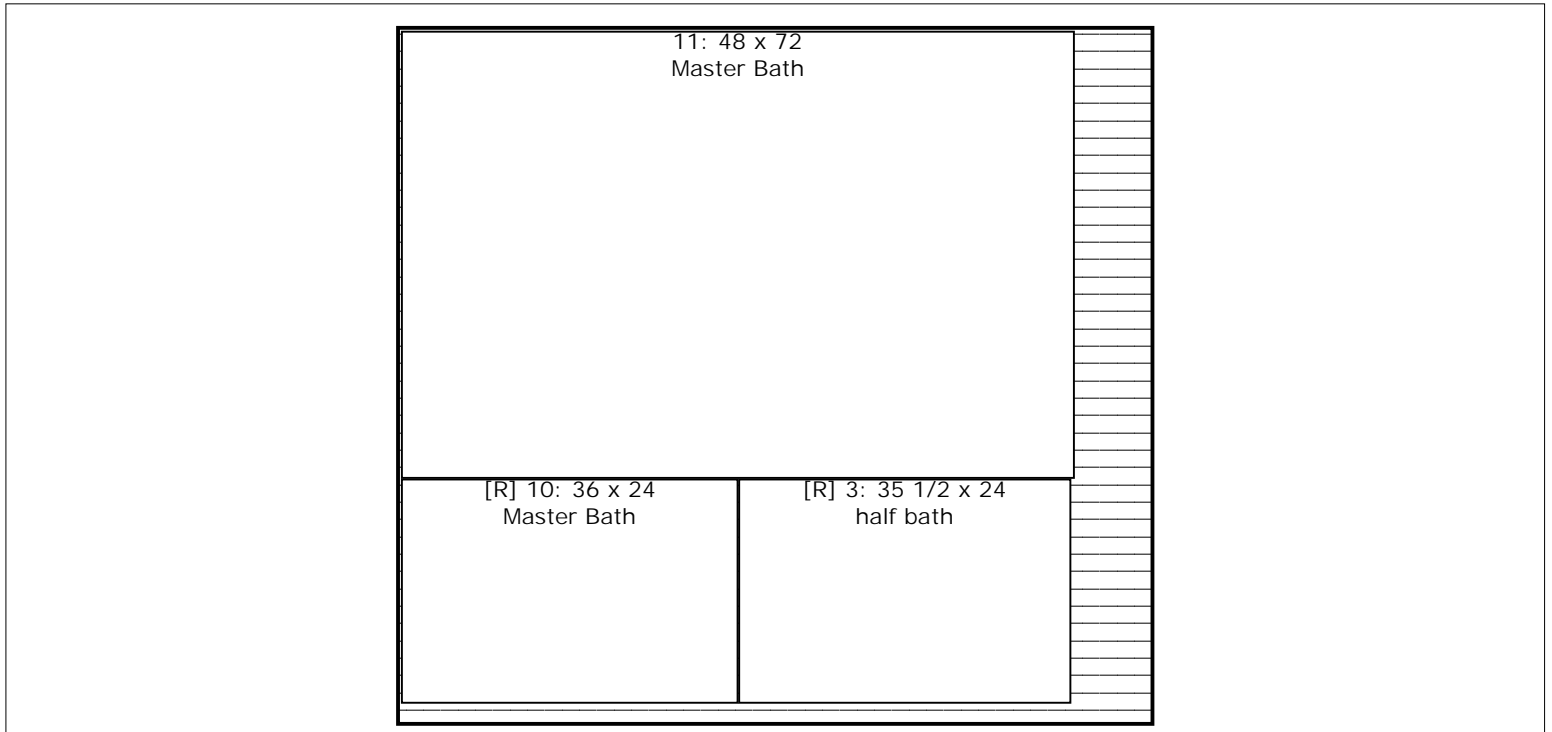

Storm Stoppers Sample Customer Cutting Blueprint

Original 3/8" Translucent Storm Stoppers: 3/8 x 74 x 80			Vendor:	Bin:
5 of 5 this size		Grain: Horizontal	Stock Trim: 0::0	Prefer Rip-Cuts
Kerf: 1/8	Part Padding: 0	Waste: 12.6%	Final Cut Dimensions