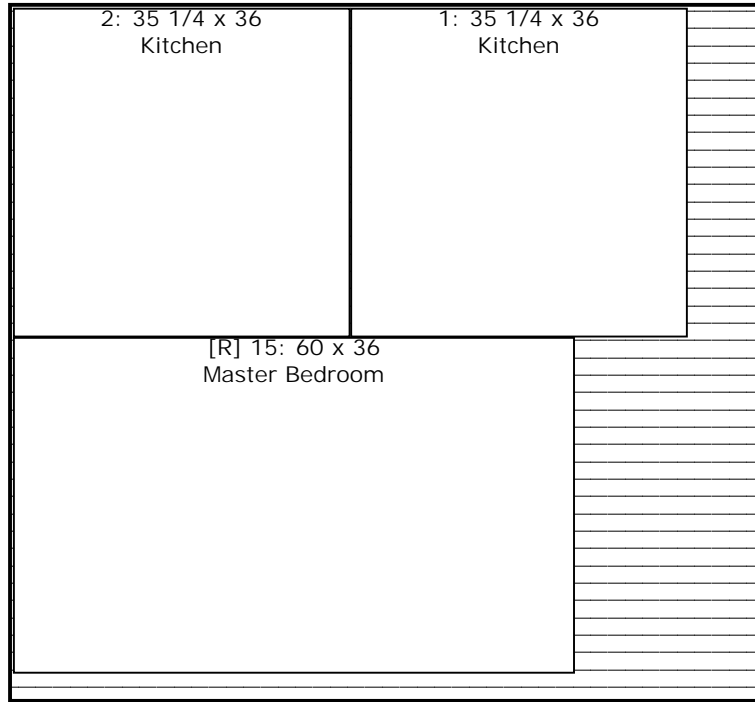

Storm Stoppers Sample Customer Cutting Blueprint

Original 3/8" Translucent Storm Stoppers: 3/8 x 74 x 80			Vendor:	Bin:
3 of 5 this size		Grain: Horizontal	Stock Trim: 0::0	Prefer Rip-Cuts
Kerf: 1/8	Part Padding: 0	Waste: 20.6%	Final Cut Dimensions