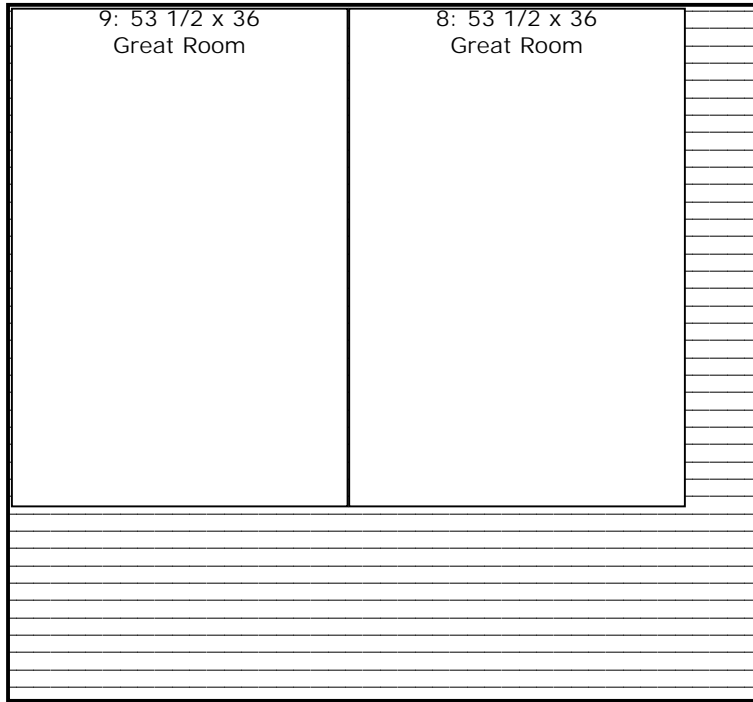

Storm Stoppers Sample Customer Cutting Blueprint

Original 3/8" Translucent Storm Stoppers: 3/8 x 74 x 80				Vendor:	Bin:
1 of 5 this size		Grain: Horizontal	Stock Trim: 0::0	Prefer Rip-Cuts	
Kerf: 1/8	Part Padding: 0	Waste: 34.9%		Final Cut Dimensions